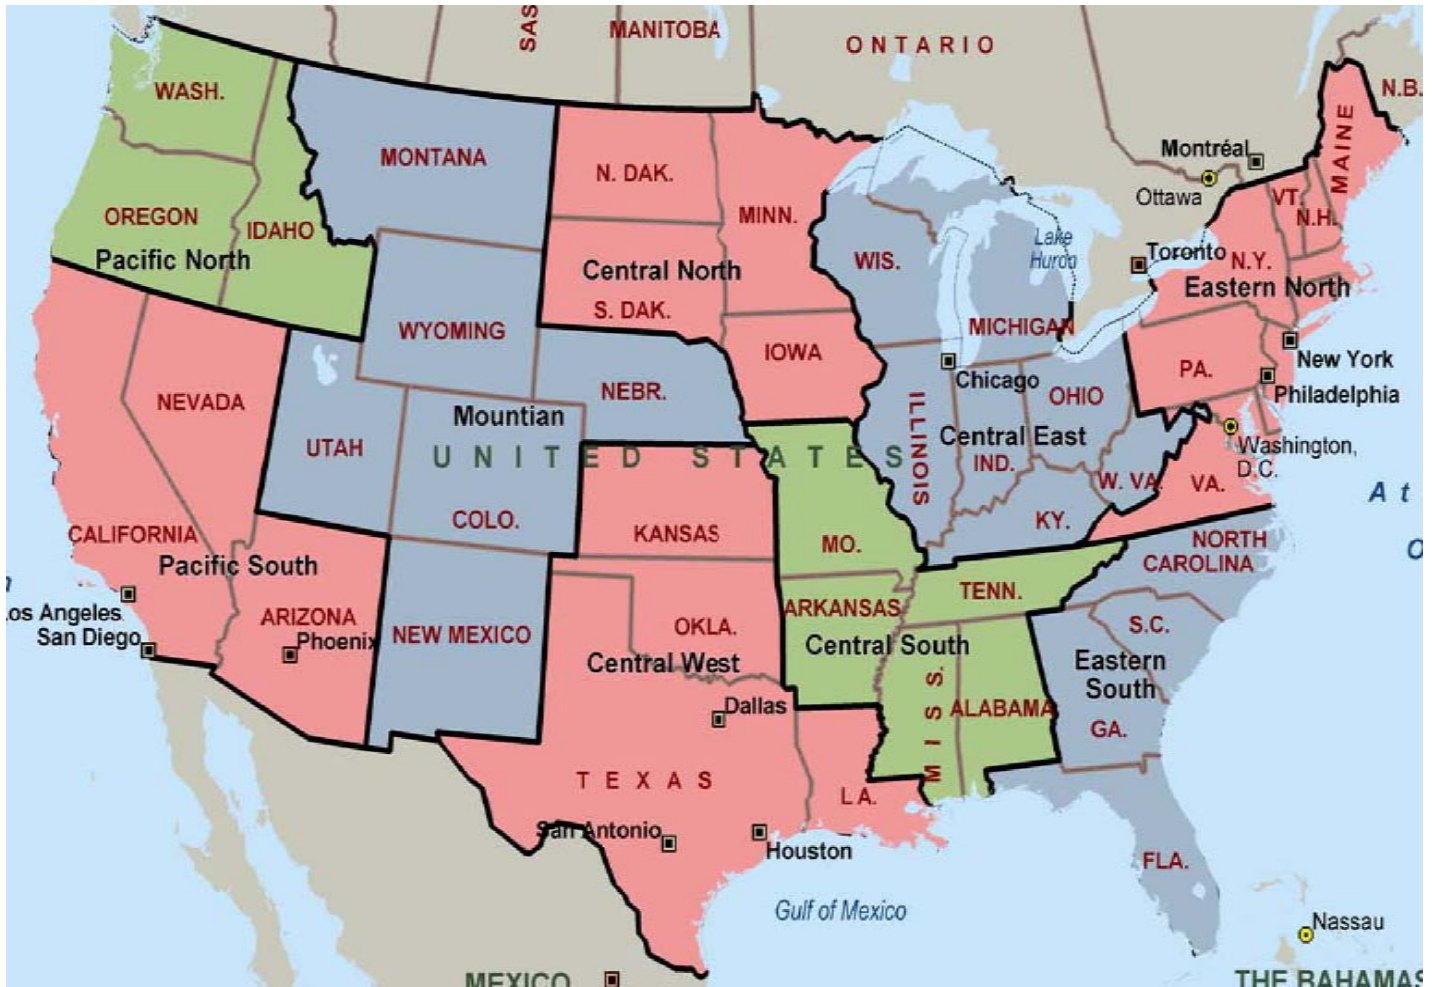

Member Network—Service Territory

As the leading *Asset Management* Company PALNET USA has the infrastructure and production capacity to meet all your needs. PALNET USA has a national network of 26 facilities with over 829,000 square feet of production capacity and 180 acres of storage space.