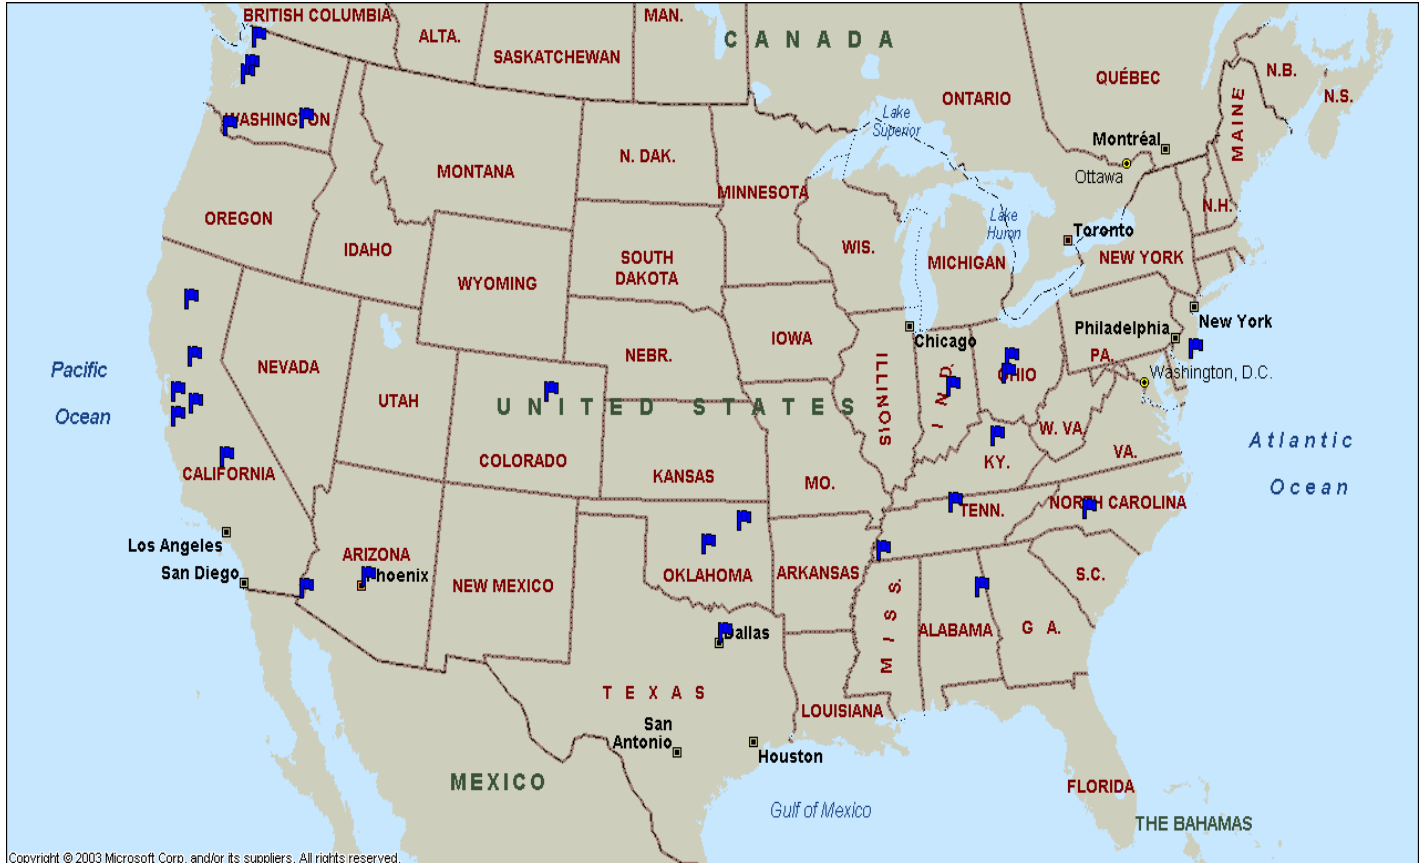

Member Network

As the leading **Asset Management** company PALNET USA has the infrastructure and production capacity to meet all your needs. PALNET USA has a national network of 26 facilities with over 829,000 square feet of productions capacity and 180 acres of storage space.

2101 East Union Bower Road
Irving, Texas 75061
Phone: 877-PALNET-1
Fax: 972-721-0285
www.palnetusa.com